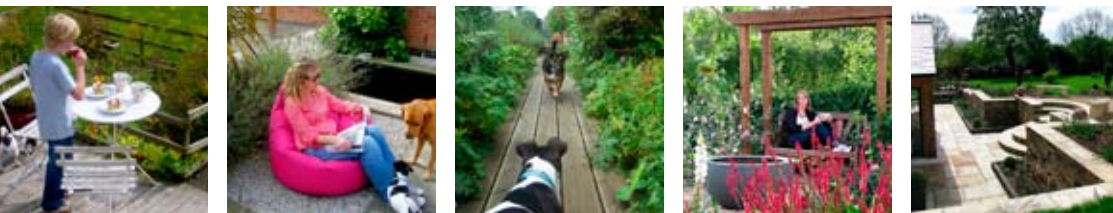

ADDING DESIGN FLAIR TO YOUR OUTDOOR LIVING SPACE

IMAGINE A CONVENIENT ADDITIONAL
CHILD-FRIENDLY PLAY ZONE

Lime Orchard®

Save £50 off your garden
design with this leaflet*

*Quote offer code LF33 when calling,
offer valid until 31 March 2011.

Call Lime Orchard today on **0845 539 1467**
or visit www.limeorchard.co.uk to try our
FREE garden design taster service.

Garden Design. Planting Plans. Garden Build.

IMAGINE YOUR OWN
PRIVATE SANCTUARY

IMAGINE A DRAMATIC OUTDOOR ENTERTAINING ZONE

The Reality

Are you enjoying the practical benefits *and* aesthetic appeal of a gorgeous garden? Or are you frustrated by your dreary outside space? Think of the pleasure that could be derived from a well designed outdoor room...